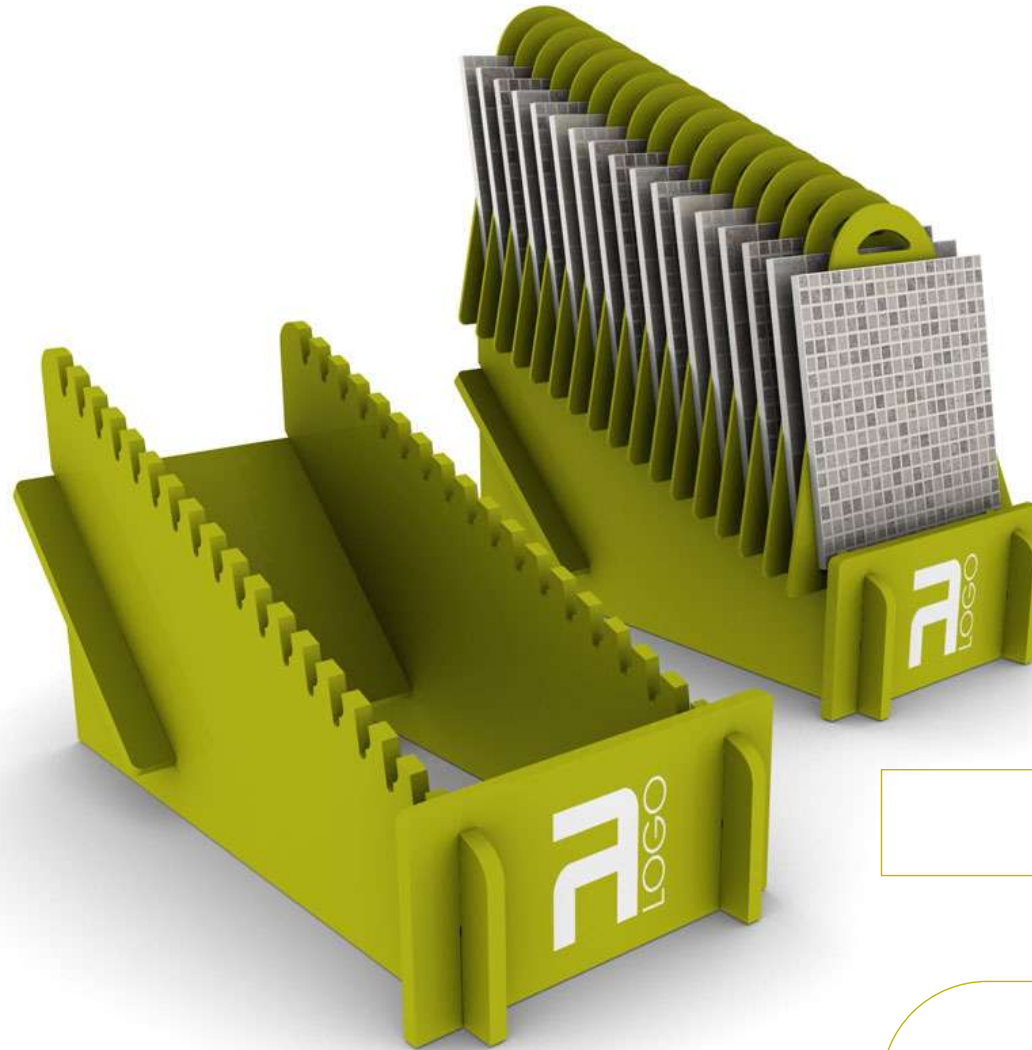

twin-B1 17p 21x292 + panels  
free tiles twin

dimensions  
(mm.)

379x750x434h

17 tiles  
330x330